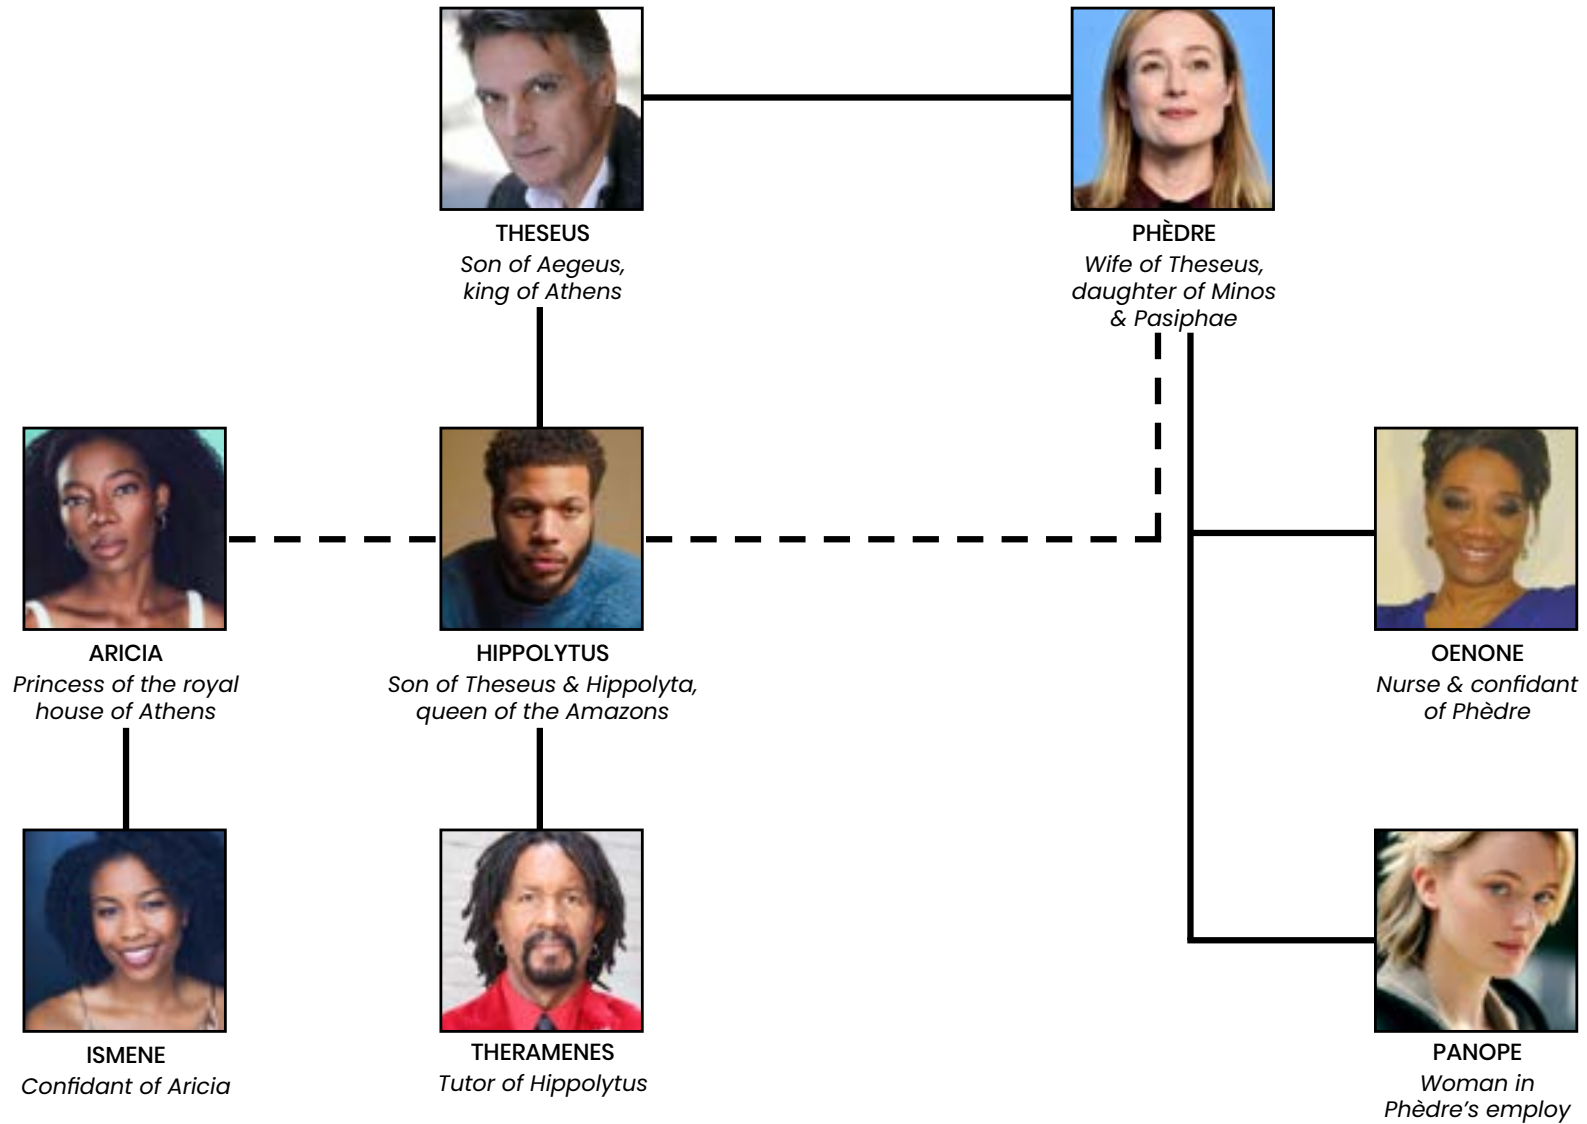

PHÈDRE

BY JEAN RACINE

CHARACTER MAP

fi:af

RED BULL
THEATER